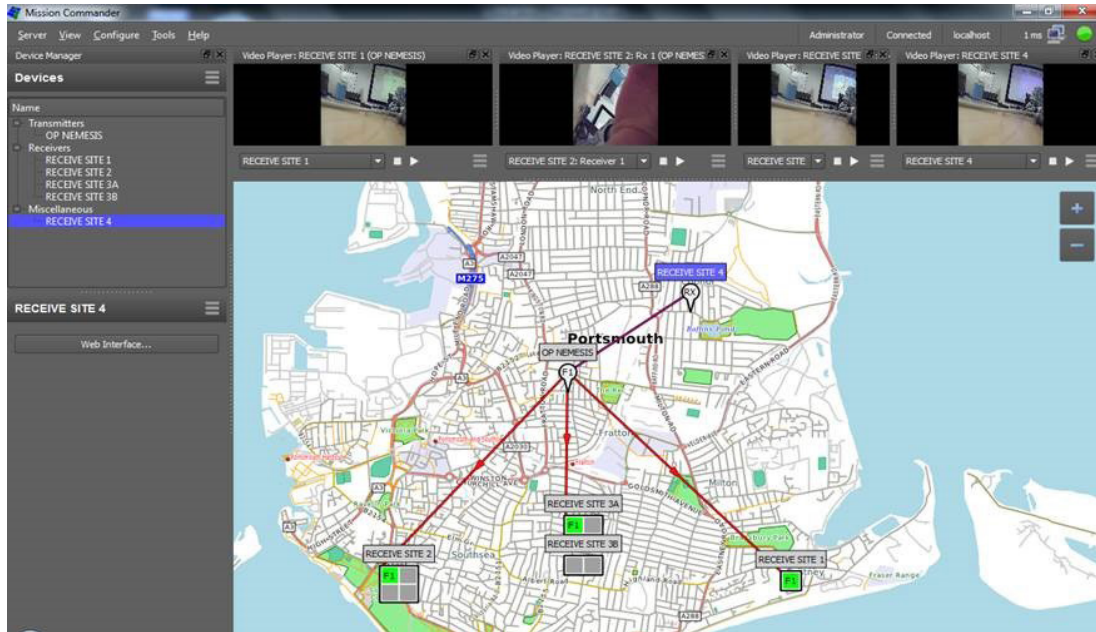

## Mission Commander Tactical

### Overview:

Mission Commander Tactical (MISCDRTAC) is an advanced software suite that runs on a desktop or tablet computer. It facilitates the integration, configuration and management of DTC SOLO COFDM links, Nugget sensors and IP Mesh products.

Mission Commander Tactical provides a single interface to manage all aspects of RF spectrum allocation and AES encryption keys employed across a tactical network.

Mission Commander Tactical will display and manage the geographical deployment of equipment. It provides the vital information required to make informed real-time decisions.